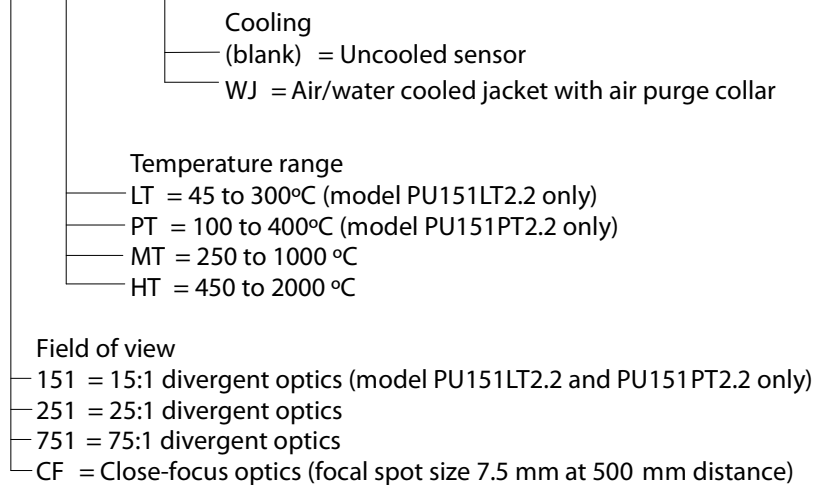

e.g. PU301WJ

PyroUSB 2.2 Series

PU_{xxx} _{xx} 2.2 _{xx}

e.g. PU751MT2.2WJ

PyroPen Series

PYROPEN x

e.g. PYROPEN U